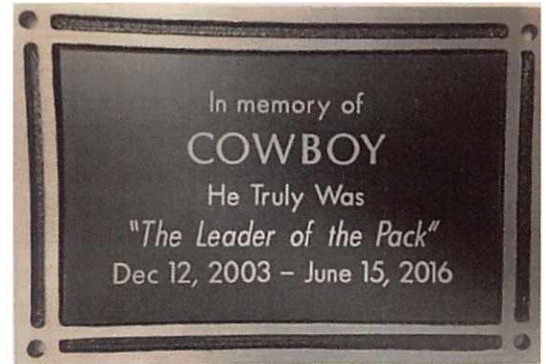

(Example)

(DETACH ALONG DOTTED LINE)

NAME _____ Best Phone # _____

STREET ADDRESS _____ APT /UNIT # _____

CITY _____ STATE _____ ZIP CODE _____

**PLEASE MAKE $55.00 CHECK
PAYABLE TO AND SEND TO:**

**MELROSE VETERINARY HOSPITAL
1680 S. MELROSE DR. SUITE 104
VISTA, CA 92081**

CUSTOMIZATIONS: (ONE CHARACTER PER BOX – BLACK OUT BOX WHERE SPACE INTENDED)

Symbols Available: Heart, Star, Dog Bone, Flower

PET NAME

LINE 1

LINE 2

DATES / / - / /

Disclaimer: All plaques purchased will become the property of the City of Vista. Melrose Veterinary Hospital will order, B&K Engraving will process, and Brian Cyr or Keith Alger will install the plaques in the approved location; i.e. The Rainbow Bridge. The City of Vista and Melrose Veterinary Hospital assume no liability for damage to any plaque due to vandals or third parties; and the City reserves the right to remove any plaques that have been damaged, and are, in the view of the Parks Department, beyond repair.

SIGN _____ DATE _____ Email Address for Plaque Approval _____